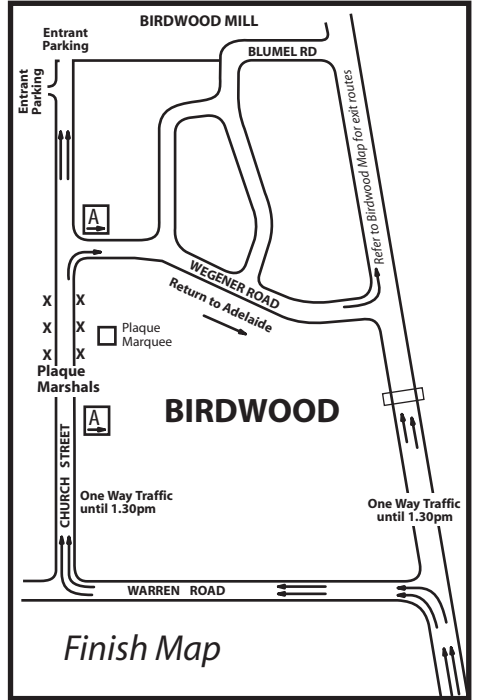

# BAY to BIRDWOOD RUN

**BIRDWOOD**  
Refer to Finish Map

GUMERACHA

CHAIN OF PONDS

INGLEWOOD

TEA TREE GULLY

Start ONE WAY

HANCOCK RD

## Start Map